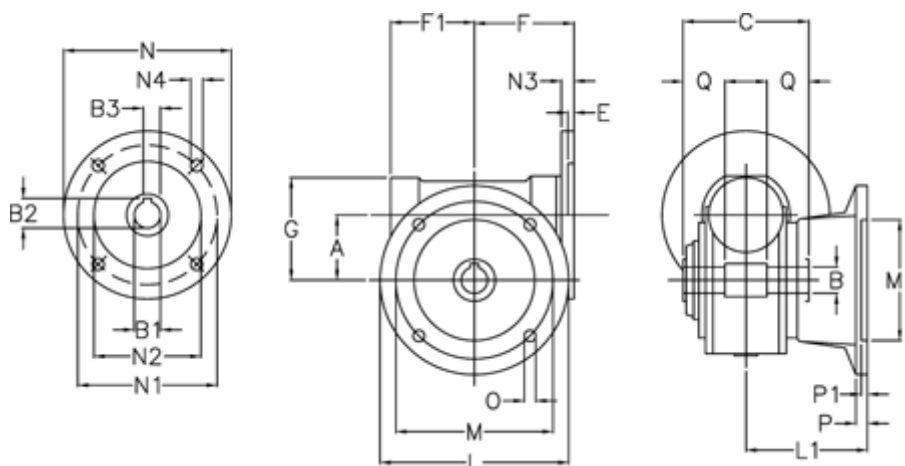

Article number: 390218504044010

Description: Worm gear  
VF 185-F2-40-100B5, without lubrication

## Measures

A	= 185.4	F1	= 205	N2	= 180
B	= 60 H7	G	= 267	N3	= 16
B1 E7	= 28	L	= 400	N4	= 13
B2	= 31.3	L1	= 255	O	= 22
B3 H9	= 8	M	= 350	P	= 22
C	= 190	M1	= 280	P1	= 20
E	= 4	N	= 250	Q	= 65
F	= 217	N1	= 215		